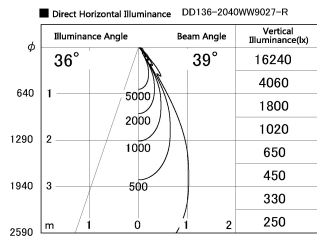

Item no. DD136-2040WW9027-R

Series Name: Cledy versa R-G  
(DD136-AG-R)

White Reflector

Installation	Recessed mount
Type	Extra high-efficiency adjustable downlight : Antiglare
Fixture wattage	20W
Beam angle	37 deg
Color Temp.	2700K
CRI	Ra>90
Luminous	1832 lm
Body	Die-cast aluminum alloy
Body finish	N/A
Trim finish	White
Reflector finish	White
IP Rate	IP20
Light source	COB module
Input Voltage	AC220~240V
Dimming Type	Non-Dimmable
Certificate	CE, CCC
Cut Hole	125mm