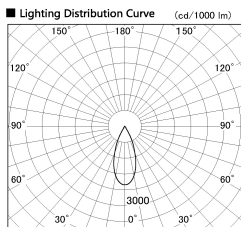

Item no. DD136-2040WW9027-R

Series Name: Cledy versa R-G  
(DD136-AG-R)

White Reflector

Installation	Recessed mount
Type	Extra high-efficiency adjustable downlight : Antiglare
Fixture wattage	20W
Beam angle	37 deg
Color Temp.	2700K
CRI	Ra>90
Luminous	1832 lm
Body	Die-cast aluminum alloy
Body finish	N/A
Trim finish	White
Reflector finish	White
IP Rate	IP20
Light source	COB module
Input Voltage	AC220~240V
Dimming Type	Non-Dimmable
Certificate	CE, CCC
Cut Hole	125mm