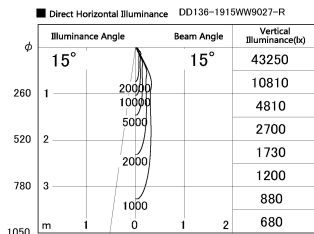

Item no. DD136-1915WW9027-R

Series Name: Cledy versa R-G  
(DD136-AG-R)

White Reflector

Installation	Recessed mount
Type	Extra high-efficiency adjustable downlight : Antiglare
Fixture wattage	18.6W
Beam angle	15 deg
Color Temp.	2700K
CRI	Ra>90
Luminous	1431 lm
Body	Die-cast aluminum alloy
Body finish	N/A
Trim finish	White
Reflector finish	White
IP Rate	IP20
Light source	COB module
Input Voltage	AC220~240V
Dimming Type	Non-Dimmable
Certificate	CE, CCC
Cut Hole	100mm