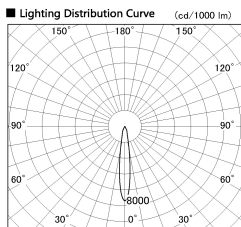

Item no. DD136-1915WW9027-R

Series Name: Cledy versa R-G  
(DD136-AG-R)

White Reflector

Installation	Recessed mount
Type	Extra high-efficiency adjustable downlight : Antiglare
Fixture wattage	18.6W
Beam angle	15 deg
Color Temp.	2700K
CRI	Ra>90
Luminous	1431 lm
Body	Die-cast aluminum alloy
Body finish	N/A
Trim finish	White
Reflector finish	White
IP Rate	IP20
Light source	COB module
Input Voltage	AC220~240V
Dimming Type	Non-Dimmable
Certificate	CE, CCC
Cut Hole	100mm