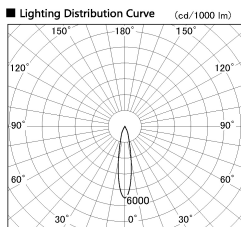

Item no. DD136-1920WW9027-R

Series Name: Cledy versa R-G
(DD136-AG-R)

White Reflector

Installation	Recessed mount
Type	Extra high-efficiency adjustable downlight : Antiglare
Fixture wattage	18.6W
Beam angle	19 deg
Color Temp.	2700K
CRI	Ra>90
Luminous	1491 lm
Body	Die-cast aluminum alloy
Body finish	N/A
Trim finish	White
Reflector finish	White
IP Rate	IP20
Light source	COB module
Input Voltage	AC220~240V
Dimming Type	Non-Dimmable
Certificate	CE, CCC
Cut Hole	100mm