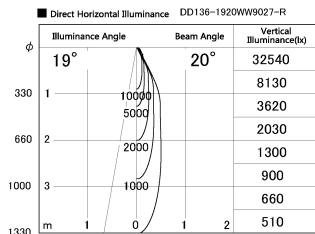

Item no. DD136-1920WW9027-R

Series Name: Cledy versa R-G
(DD136-AG-R)

White Reflector

Installation	Recessed mount
Type	Extra high-efficiency adjustable downlight : Antiglare
Fixture wattage	18.6W
Beam angle	19 deg
Color Temp.	2700K
CRI	Ra>90
Luminous	1491 lm
Body	Die-cast aluminum alloy
Body finish	N/A
Trim finish	White
Reflector finish	White
IP Rate	IP20
Light source	COB module
Input Voltage	AC220~240V
Dimming Type	Non-Dimmable
Certificate	CE, CCC
Cut Hole	100mm