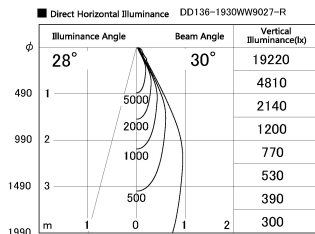

Item no. DD136-1930WW9027-R

Series Name: Cledy versa R-G
(DD136-AG-R)

White Reflector

Installation	Recessed mount
Type	Extra high-efficiency adjustable downlight : Antiglare
Fixture wattage	18.6W
Beam angle	29 deg
Color Temp.	2700K
CRI	Ra>90
Luminous	1588 lm
Body	Die-cast aluminum alloy
Body finish	N/A
Trim finish	White
Reflector finish	White
IP Rate	IP20
Light source	COB module
Input Voltage	AC220~240V
Dimming Type	Non-Dimmable
Certificate	CE, CCC
Cut Hole	100mm