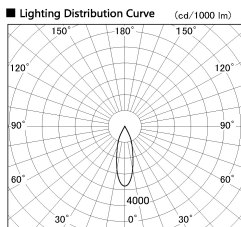

Item no. DD136-1930WW9027-R

Series Name: Cledy versa R-G
(DD136-AG-R)

White Reflector

Installation	Recessed mount
Type	Extra high-efficiency adjustable downlight : Antiglare
Fixture wattage	18.6W
Beam angle	29 deg
Color Temp.	2700K
CRI	Ra>90
Luminous	1588 lm
Body	Die-cast aluminum alloy
Body finish	N/A
Trim finish	White
Reflector finish	White
IP Rate	IP20
Light source	COB module
Input Voltage	AC220~240V
Dimming Type	Non-Dimmable
Certificate	CE, CCC
Cut Hole	100mm