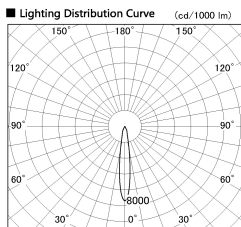

Item no. DD136-1115WW9027-R

Series Name: Cledy versa R-G  
(DD136-AG-R)

White Reflector

Installation	Recessed mount
Type	Extra high-efficiency adjustable downlight : Antiglare
Fixture wattage	10.5W
Beam angle	15 deg
Color Temp.	2700K
CRI	Ra>90
Luminous	819 lm
Body	Die-cast aluminum alloy
Body finish	N/A
Trim finish	White
Reflector finish	White
IP Rate	IP20
Light source	COB module
Input Voltage	AC220~240V
Dimming Type	Non-Dimmable
Certificate	CE, CCC
Cut Hole	100mm