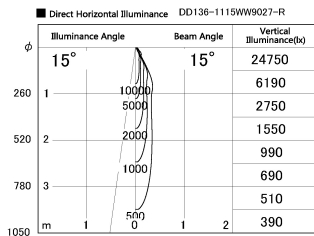

Item no. DD136-1115WW9027-R

Series Name: Cledy versa R-G  
(DD136-AG-R)

White Reflector

Installation	Recessed mount
Type	Extra high-efficiency adjustable downlight : Antiglare
Fixture wattage	10.5W
Beam angle	15 deg
Color Temp.	2700K
CRI	Ra>90
Luminous	819 lm
Body	Die-cast aluminum alloy
Body finish	N/A
Trim finish	White
Reflector finish	White
IP Rate	IP20
Light source	COB module
Input Voltage	AC220~240V
Dimming Type	Non-Dimmable
Certificate	CE, CCC
Cut Hole	100mm