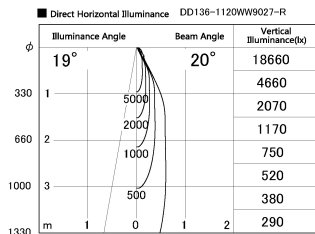

Item no. DD136-1120WW9027-R

Series Name: Cledy versa R-G  
(DD136-AG-R)

White Reflector

Installation	Recessed mount
Type	Extra high-efficiency adjustable downlight : Antiglare
Fixture wattage	10.5W
Beam angle	19 deg
Color Temp.	2700K
CRI	Ra>90
Luminous	855 lm
Body	Die-cast aluminum alloy
Body finish	N/A
Trim finish	White
Reflector finish	White
IP Rate	IP20
Light source	COB module
Input Voltage	AC220~240V
Dimming Type	Non-Dimmable
Certificate	CE, CCC
Cut Hole	100mm