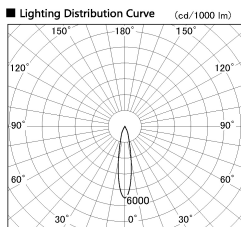

Item no. DD136-1120WW9027-R

Series Name: Cledy versa R-G  
(DD136-AG-R)

White Reflector

Installation	Recessed mount
Type	Extra high-efficiency adjustable downlight : Antiglare
Fixture wattage	10.5W
Beam angle	19 deg
Color Temp.	2700K
CRI	Ra>90
Luminous	855 lm
Body	Die-cast aluminum alloy
Body finish	N/A
Trim finish	White
Reflector finish	White
IP Rate	IP20
Light source	COB module
Input Voltage	AC220~240V
Dimming Type	Non-Dimmable
Certificate	CE, CCC
Cut Hole	100mm