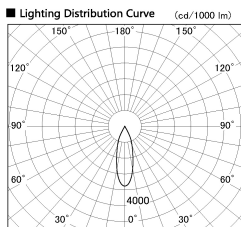

Item no. DD136-1130WW9027-R

Series Name: Cledy versa R-G
(DD136-AG-R)

White Reflector

Installation	Recessed mount
Type	Extra high-efficiency adjustable downlight : Antiglare
Fixture wattage	10.5W
Beam angle	29 deg
Color Temp.	2700K
CRI	Ra>90
Luminous	909 lm
Body	Die-cast aluminum alloy
Body finish	N/A
Trim finish	White
Reflector finish	White
IP Rate	IP20
Light source	COB module
Input Voltage	AC220~240V
Dimming Type	Non-Dimmable
Certificate	CE, CCC
Cut Hole	100mm