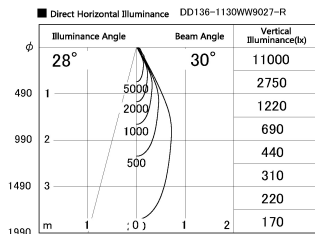

Item no. DD136-1130WW9027-R

Series Name: Cledy versa R-G
(DD136-AG-R)

White Reflector

Installation	Recessed mount
Type	Extra high-efficiency adjustable downlight : Antiglare
Fixture wattage	10.5W
Beam angle	29 deg
Color Temp.	2700K
CRI	Ra>90
Luminous	909 lm
Body	Die-cast aluminum alloy
Body finish	N/A
Trim finish	White
Reflector finish	White
IP Rate	IP20
Light source	COB module
Input Voltage	AC220~240V
Dimming Type	Non-Dimmable
Certificate	CE, CCC
Cut Hole	100mm