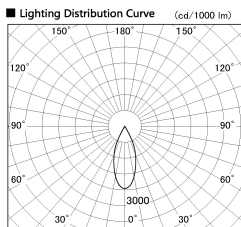

Item no. DD136-1140WW9027-R

Series Name: Cledy versa R-G
(DD136-AG-R)

White Reflector

Installation	Recessed mount
Type	Extra high-efficiency adjustable downlight : Antiglare
Fixture wattage	10.5W
Beam angle	40 deg
Color Temp.	2700K
CRI	Ra>90
Luminous	926 lm
Body	Die-cast aluminum alloy
Body finish	N/A
Trim finish	White
Reflector finish	White
IP Rate	IP20
Light source	COB module
Input Voltage	AC220~240V
Dimming Type	Non-Dimmable
Certificate	CE, CCC
Cut Hole	100mm