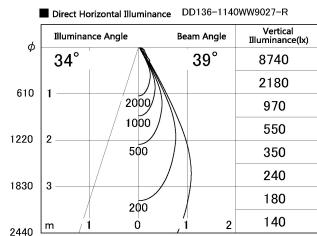

Item no. DD136-1140WW9027-R

Series Name: Cledy versa R-G
(DD136-AG-R)

White Reflector

Installation	Recessed mount
Type	Extra high-efficiency adjustable downlight : Antiglare
Fixture wattage	10.5W
Beam angle	40 deg
Color Temp.	2700K
CRI	Ra>90
Luminous	926 lm
Body	Die-cast aluminum alloy
Body finish	N/A
Trim finish	White
Reflector finish	White
IP Rate	IP20
Light source	COB module
Input Voltage	AC220~240V
Dimming Type	Non-Dimmable
Certificate	CE, CCC
Cut Hole	100mm