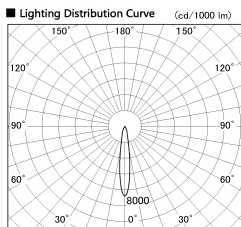

Item no. DD136-0815WW9027-R

Series Name: Cledy versa R-G
(DD136-AG-R)

White Reflector

Installation	Recessed mount
Type	Extra high-efficiency adjustable downlight : Antiglare
Fixture wattage	7.5W
Beam angle	16deg
Color Temp.	2700K
CRI	Ra>90
Luminous	573 lm
Body	Die-cast aluminum alloy
Body finish	N/A
Trim finish	White
Reflector finish	White
IP Rate	IP20
Light source	COB module
Input Voltage	AC220~240V
Dimming Type	Non-Dimmable
Certificate	CE, CCC
Cut Hole	100mm