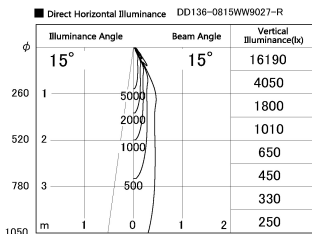

Item no. DD136-0815WW9027-R

Series Name: Cledy versa R-G
(DD136-AG-R)

White Reflector

Installation	Recessed mount
Type	Extra high-efficiency adjustable downlight : Antiglare
Fixture wattage	7.5W
Beam angle	16deg
Color Temp.	2700K
CRI	Ra>90
Luminous	573 lm
Body	Die-cast aluminum alloy
Body finish	N/A
Trim finish	White
Reflector finish	White
IP Rate	IP20
Light source	COB module
Input Voltage	AC220~240V
Dimming Type	Non-Dimmable
Certificate	CE, CCC
Cut Hole	100mm