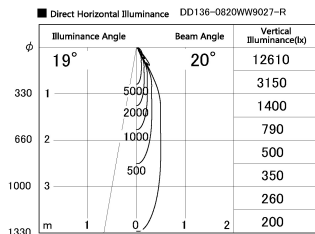

Item no. DD136-0820WW9027-R

Series Name: Cledy versa R-G
(DD136-AG-R)

White Reflector

Installation	Recessed mount
Type	Extra high-efficiency adjustable downlight : Antiglare
Fixture wattage	7.5W
Beam angle	20deg
Color Temp.	2700K
CRI	Ra>90
Luminous	607 lm
Body	Die-cast aluminum alloy
Body finish	N/A
Trim finish	White
Reflector finish	White
IP Rate	IP20
Light source	COB module
Input Voltage	AC220~240V
Dimming Type	Non-Dimmable
Certificate	CE, CCC
Cut Hole	100mm