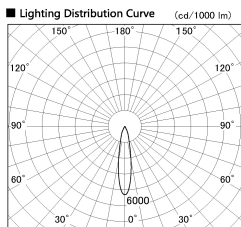

Item no. DD136-0820WW9027-R

Series Name: Cledy versa R-G
(DD136-AG-R)

White Reflector

Installation	Recessed mount
Type	Extra high-efficiency adjustable downlight : Antiglare
Fixture wattage	7.5W
Beam angle	20deg
Color Temp.	2700K
CRI	Ra>90
Luminous	607 lm
Body	Die-cast aluminum alloy
Body finish	N/A
Trim finish	White
Reflector finish	White
IP Rate	IP20
Light source	COB module
Input Voltage	AC220~240V
Dimming Type	Non-Dimmable
Certificate	CE, CCC
Cut Hole	100mm