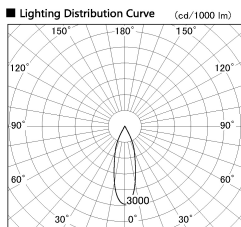

Item no. DD136-0830WW9027-R

Series Name: Cledy versa R-G  
(DD136-AG-R)

White Reflector

Installation	Recessed mount
Type	Extra high-efficiency adjustable downlight : Antiglare
Fixture wattage	7.5W
Beam angle	30deg
Color Temp.	2700K
CRI	Ra>90
Luminous	646 lm
Body	Die-cast aluminum alloy
Body finish	N/A
Trim finish	White
Reflector finish	White
IP Rate	IP20
Light source	COB module
Input Voltage	AC220~240V
Dimming Type	Non-Dimmable
Certificate	CE, CCC
Cut Hole	100mm