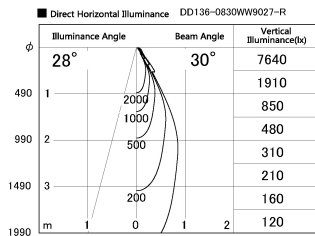

Item no. DD136-0830WW9027-R

Series Name: Cledy versa R-G  
(DD136-AG-R)

White Reflector

Installation	Recessed mount
Type	Extra high-efficiency adjustable downlight : Antiglare
Fixture wattage	7.5W
Beam angle	30deg
Color Temp.	2700K
CRI	Ra>90
Luminous	646 lm
Body	Die-cast aluminum alloy
Body finish	N/A
Trim finish	White
Reflector finish	White
IP Rate	IP20
Light source	COB module
Input Voltage	AC220~240V
Dimming Type	Non-Dimmable
Certificate	CE, CCC
Cut Hole	100mm