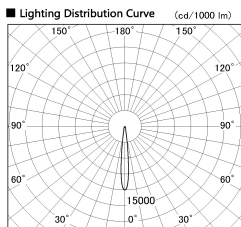

Item no. DD136-3515WW9030-R

Series Name: Cledy versa R-G  
(DD136-AG-R)

White Reflector

Installation	Recessed mount
Type	Extra high-efficiency adjustable downlight : Antiglare
Fixture wattage	36W
Beam angle	12 deg
Color Temp.	3000K
CRI	Ra>90
Luminous	3041 lm
Body	Die-cast aluminum alloy
Body finish	N/A
Trim finish	White
Reflector finish	White
IP Rate	IP20
Light source	COB module
Input Voltage	AC220~240V
Dimming Type	Non-Dimmable
Certificate	CE, CCC
Cut Hole	150mm