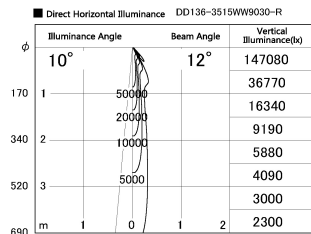

Item no. DD136-3515WW9030-R

Series Name: Cledy versa R-G  
(DD136-AG-R)

White Reflector

Installation	Recessed mount
Type	Extra high-efficiency adjustable downlight : Antiglare
Fixture wattage	36W
Beam angle	12 deg
Color Temp.	3000K
CRI	Ra>90
Luminous	3041 lm
Body	Die-cast aluminum alloy
Body finish	N/A
Trim finish	White
Reflector finish	White
IP Rate	IP20
Light source	COB module
Input Voltage	AC220~240V
Dimming Type	Non-Dimmable
Certificate	CE, CCC
Cut Hole	150mm