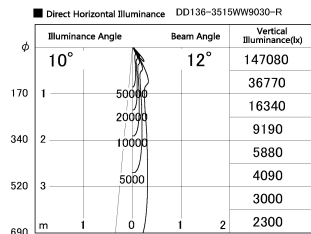

Item no. DD136-3515WW9030-R

Series Name: Cledy versa R-G
(DD136-AG-R)

White Reflector

Installation	Recessed mount
Type	Extra high-efficiency adjustable downlight : Antiglare
Fixture wattage	36W
Beam angle	12 deg
Color Temp.	3000K
CRI	Ra>90
Luminous	3041 lm
Body	Die-cast aluminum alloy
Body finish	N/A
Trim finish	White
Reflector finish	White
IP Rate	IP20
Light source	COB module
Input Voltage	AC220~240V
Dimming Type	Non-Dimmable
Certificate	CE, CCC
Cut Hole	150mm