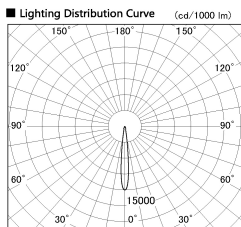

Item no. DD136-3515WW9030-R

Series Name: Cledy versa R-G
(DD136-AG-R)

White Reflector

Installation	Recessed mount
Type	Extra high-efficiency adjustable downlight : Antiglare
Fixture wattage	36W
Beam angle	12 deg
Color Temp.	3000K
CRI	Ra>90
Luminous	3041 lm
Body	Die-cast aluminum alloy
Body finish	N/A
Trim finish	White
Reflector finish	White
IP Rate	IP20
Light source	COB module
Input Voltage	AC220~240V
Dimming Type	Non-Dimmable
Certificate	CE, CCC
Cut Hole	150mm