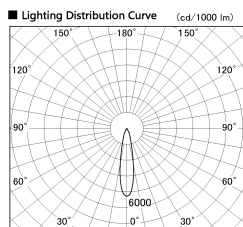

Item no. DD136-3520WW9030-R

Series Name: Cledy versa R-G
(DD136-AG-R)

White Reflector

Installation	Recessed mount
Type	Extra high-efficiency adjustable downlight : Antiglare
Fixture wattage	36W
Beam angle	21 deg
Color Temp.	3000K
CRI	Ra>90
Luminous	3521 lm
Body	Die-cast aluminum alloy
Body finish	N/A
Trim finish	White
Reflector finish	White
IP Rate	IP20
Light source	COB module
Input Voltage	AC220~240V
Dimming Type	Non-Dimmable
Certificate	CE, CCC
Cut Hole	150mm