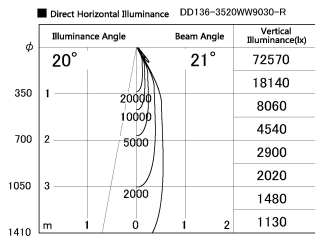

Item no. DD136-3520WW9030-R

Series Name: Cledy versa R-G  
(DD136-AG-R)

White Reflector

Installation	Recessed mount
Type	Extra high-efficiency adjustable downlight : Antiglare
Fixture wattage	36W
Beam angle	21 deg
Color Temp.	3000K
CRI	Ra>90
Luminous	3521 lm
Body	Die-cast aluminum alloy
Body finish	N/A
Trim finish	White
Reflector finish	White
IP Rate	IP20
Light source	COB module
Input Voltage	AC220~240V
Dimming Type	Non-Dimmable
Certificate	CE, CCC
Cut Hole	150mm