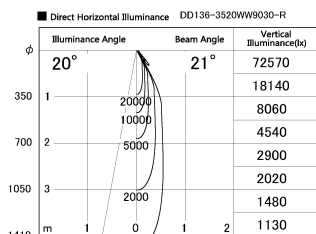

Item no. DD136-3520WW9030-R

Series Name: Cledy versa R-G
(DD136-AG-R)

White Reflector

Installation	Recessed mount
Type	Extra high-efficiency adjustable downlight : Antiglare
Fixture wattage	36W
Beam angle	21 deg
Color Temp.	3000K
CRI	Ra>90
Luminous	3521 lm
Body	Die-cast aluminum alloy
Body finish	N/A
Trim finish	White
Reflector finish	White
IP Rate	IP20
Light source	COB module
Input Voltage	AC220~240V
Dimming Type	Non-Dimmable
Certificate	CE, CCC
Cut Hole	150mm