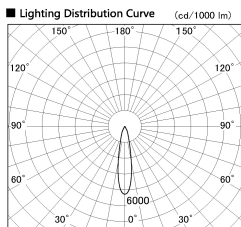

Item no. DD136-3520WW9030-R

Series Name: Cledy versa R-G  
(DD136-AG-R)

White Reflector

Installation	Recessed mount
Type	Extra high-efficiency adjustable downlight : Antiglare
Fixture wattage	36W
Beam angle	21 deg
Color Temp.	3000K
CRI	Ra>90
Luminous	3521 lm
Body	Die-cast aluminum alloy
Body finish	N/A
Trim finish	White
Reflector finish	White
IP Rate	IP20
Light source	COB module
Input Voltage	AC220~240V
Dimming Type	Non-Dimmable
Certificate	CE, CCC
Cut Hole	150mm