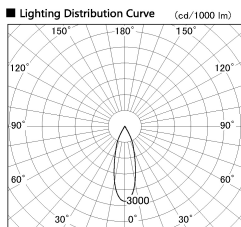

Item no. DD136-3530WW9030-R

Series Name: Cledy versa R-G
(DD136-AG-R)

White Reflector

Installation	Recessed mount
Type	Extra high-efficiency adjustable downlight : Antiglare
Fixture wattage	36W
Beam angle	31 deg
Color Temp.	3000K
CRI	Ra>90
Luminous	3506 lm
Body	Die-cast aluminum alloy
Body finish	N/A
Trim finish	White
Reflector finish	White
IP Rate	IP20
Light source	COB module
Input Voltage	AC220~240V
Dimming Type	Non-Dimmable
Certificate	CE, CCC
Cut Hole	150mm