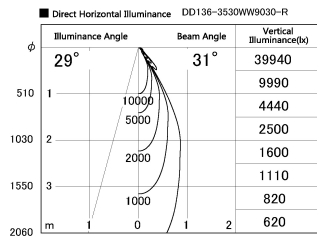

Item no. DD136-3530WW9030-R

Series Name: Cledy versa R-G
(DD136-AG-R)

White Reflector

Installation	Recessed mount
Type	Extra high-efficiency adjustable downlight : Antiglare
Fixture wattage	36W
Beam angle	31 deg
Color Temp.	3000K
CRI	Ra>90
Luminous	3506 lm
Body	Die-cast aluminum alloy
Body finish	N/A
Trim finish	White
Reflector finish	White
IP Rate	IP20
Light source	COB module
Input Voltage	AC220~240V
Dimming Type	Non-Dimmable
Certificate	CE, CCC
Cut Hole	150mm