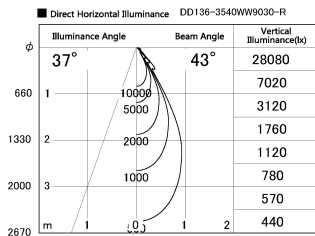

Item no. DD136-3540WW9030-R

Series Name: Cledy versa R-G  
(DD136-AG-R)

White Reflector

Installation	Recessed mount
Type	Extra high-efficiency adjustable downlight : Antiglare
Fixture wattage	36W
Beam angle	42 deg
Color Temp.	3000K
CRI	Ra>90
Luminous	3476 lm
Body	Die-cast aluminum alloy
Body finish	N/A
Trim finish	White
Reflector finish	White
IP Rate	IP20
Light source	COB module
Input Voltage	AC220~240V
Dimming Type	Non-Dimmable
Certificate	CE, CCC
Cut Hole	150mm