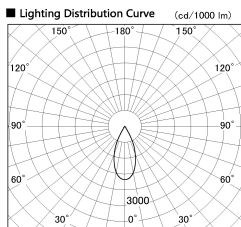

Item no. DD136-3540WW9030-R

Series Name: Cledy versa R-G  
(DD136-AG-R)

White Reflector

Installation	Recessed mount
Type	Extra high-efficiency adjustable downlight : Antiglare
Fixture wattage	36W
Beam angle	42 deg
Color Temp.	3000K
CRI	Ra>90
Luminous	3476 lm
Body	Die-cast aluminum alloy
Body finish	N/A
Trim finish	White
Reflector finish	White
IP Rate	IP20
Light source	COB module
Input Voltage	AC220~240V
Dimming Type	Non-Dimmable
Certificate	CE, CCC
Cut Hole	150mm