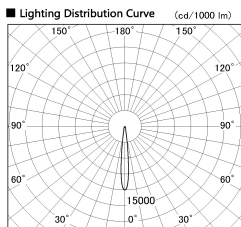

Item no. DD136-2815WW9030-R

Series Name: Cledy versa R-G
(DD136-AG-R)

White Reflector

Installation	Recessed mount
Type	Extra high-efficiency adjustable downlight : Antiglare
Fixture wattage	28W
Beam angle	12 deg
Color Temp.	3000K
CRI	Ra>90
Luminous	2411 lm
Body	Die-cast aluminum alloy
Body finish	N/A
Trim finish	White
Reflector finish	White
IP Rate	IP20
Light source	COB module
Input Voltage	AC220~240V
Dimming Type	Non-Dimmable
Certificate	CE, CCC
Cut Hole	150mm