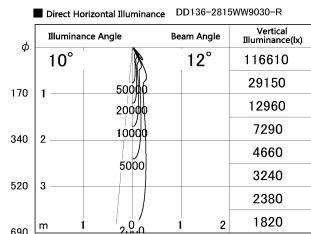

Item no. DD136-2815WW9030-R

Series Name: Cledy versa R-G
(DD136-AG-R)

White Reflector

Installation	Recessed mount
Type	Extra high-efficiency adjustable downlight : Antiglare
Fixture wattage	28W
Beam angle	12 deg
Color Temp.	3000K
CRI	Ra>90
Luminous	2411 lm
Body	Die-cast aluminum alloy
Body finish	N/A
Trim finish	White
Reflector finish	White
IP Rate	IP20
Light source	COB module
Input Voltage	AC220~240V
Dimming Type	Non-Dimmable
Certificate	CE, CCC
Cut Hole	150mm