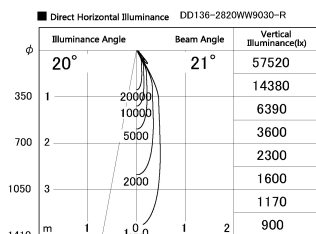

Item no. DD136-2820WW9030-R

Series Name: Cledy versa R-G
(DD136-AG-R)

White Reflector

Installation	Recessed mount
Type	Extra high-efficiency adjustable downlight : Antiglare
Fixture wattage	28W
Beam angle	21 deg
Color Temp.	3000K
CRI	Ra>90
Luminous	2791 lm
Body	Die-cast aluminum alloy
Body finish	N/A
Trim finish	White
Reflector finish	White
IP Rate	IP20
Light source	COB module
Input Voltage	AC220~240V
Dimming Type	Non-Dimmable
Certificate	CE, CCC
Cut Hole	150mm