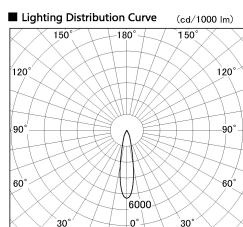

Item no. DD136-2820WW9030-R

Series Name: Cledy versa R-G
(DD136-AG-R)

White Reflector

Installation	Recessed mount
Type	Extra high-efficiency adjustable downlight : Antiglare
Fixture wattage	28W
Beam angle	21 deg
Color Temp.	3000K
CRI	Ra>90
Luminous	2791 lm
Body	Die-cast aluminum alloy
Body finish	N/A
Trim finish	White
Reflector finish	White
IP Rate	IP20
Light source	COB module
Input Voltage	AC220~240V
Dimming Type	Non-Dimmable
Certificate	CE, CCC
Cut Hole	150mm