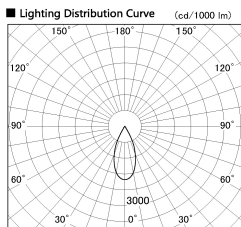

Item no. DD136-2840WW9030-R

Series Name: Cledy versa R-G
(DD136-AG-R)

White Reflector

Installation	Recessed mount
Type	Extra high-efficiency adjustable downlight : Antiglare
Fixture wattage	28W
Beam angle	42 deg
Color Temp.	3000K
CRI	Ra>90
Luminous	2756 lm
Body	Die-cast aluminum alloy
Body finish	N/A
Trim finish	White
Reflector finish	White
IP Rate	IP20
Light source	COB module
Input Voltage	AC220~240V
Dimming Type	Non-Dimmable
Certificate	CE, CCC
Cut Hole	150mm