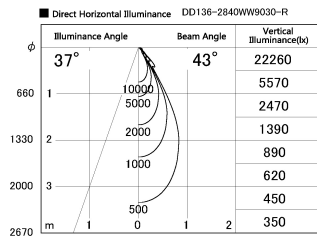

Item no. DD136-2840WW9030-R

Series Name: Cledy versa R-G
(DD136-AG-R)

White Reflector

Installation	Recessed mount
Type	Extra high-efficiency adjustable downlight : Antiglare
Fixture wattage	28W
Beam angle	42 deg
Color Temp.	3000K
CRI	Ra>90
Luminous	2756 lm
Body	Die-cast aluminum alloy
Body finish	N/A
Trim finish	White
Reflector finish	White
IP Rate	IP20
Light source	COB module
Input Voltage	AC220~240V
Dimming Type	Non-Dimmable
Certificate	CE, CCC
Cut Hole	150mm