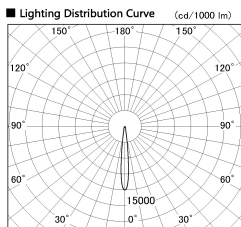

Item no. DD136-2615WW9030-R

Series Name: Cledy versa R-G
(DD136-AG-R)

White Reflector

Installation	Recessed mount
Type	Extra high-efficiency adjustable downlight : Antiglare
Fixture wattage	23W
Beam angle	12 deg
Color Temp.	3000K
CRI	Ra>90
Luminous	2086 lm
Body	Die-cast aluminum alloy
Body finish	N/A
Trim finish	White
Reflector finish	White
IP Rate	IP20
Light source	COB module
Input Voltage	AC220~240V
Dimming Type	Non-Dimmable
Certificate	CE, CCC
Cut Hole	150mm