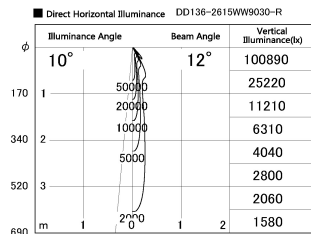

Item no. DD136-2615WW9030-R

Series Name: Cledy versa R-G
(DD136-AG-R)

White Reflector

Installation	Recessed mount
Type	Extra high-efficiency adjustable downlight : Antiglare
Fixture wattage	23W
Beam angle	12 deg
Color Temp.	3000K
CRI	Ra>90
Luminous	2086 lm
Body	Die-cast aluminum alloy
Body finish	N/A
Trim finish	White
Reflector finish	White
IP Rate	IP20
Light source	COB module
Input Voltage	AC220~240V
Dimming Type	Non-Dimmable
Certificate	CE, CCC
Cut Hole	150mm