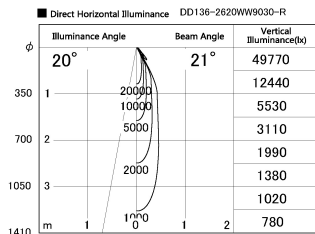

Item no. DD136-2620WW9030-R

Series Name: Cledy versa R-G  
(DD136-AG-R)

White Reflector

Installation	Recessed mount
Type	Extra high-efficiency adjustable downlight : Antiglare
Fixture wattage	23W
Beam angle	21 deg
Color Temp.	3000K
CRI	Ra>90
Luminous	2415 lm
Body	Die-cast aluminum alloy
Body finish	N/A
Trim finish	White
Reflector finish	White
IP Rate	IP20
Light source	COB module
Input Voltage	AC220~240V
Dimming Type	Non-Dimmable
Certificate	CE, CCC
Cut Hole	150mm