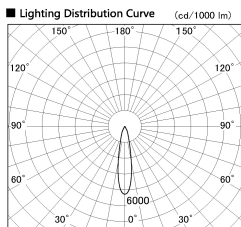

Item no. DD136-2620WW9030-R

Series Name: Cledy versa R-G  
(DD136-AG-R)

White Reflector

Installation	Recessed mount
Type	Extra high-efficiency adjustable downlight : Antiglare
Fixture wattage	23W
Beam angle	21 deg
Color Temp.	3000K
CRI	Ra>90
Luminous	2415 lm
Body	Die-cast aluminum alloy
Body finish	N/A
Trim finish	White
Reflector finish	White
IP Rate	IP20
Light source	COB module
Input Voltage	AC220~240V
Dimming Type	Non-Dimmable
Certificate	CE, CCC
Cut Hole	150mm