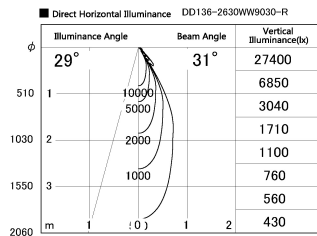

Item no. DD136-2630WW9030-R

Series Name: Cledy versa R-G
(DD136-AG-R)

White Reflector

Installation	Recessed mount
Type	Extra high-efficiency adjustable downlight : Antiglare
Fixture wattage	23W
Beam angle	31 deg
Color Temp.	3000K
CRI	Ra>90
Luminous	2405 lm
Body	Die-cast aluminum alloy
Body finish	N/A
Trim finish	White
Reflector finish	White
IP Rate	IP20
Light source	COB module
Input Voltage	AC220~240V
Dimming Type	Non-Dimmable
Certificate	CE, CCC
Cut Hole	150mm