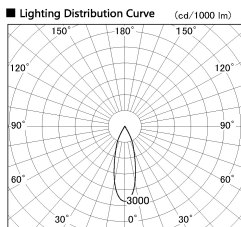

Item no. DD136-2630WW9030-R

Series Name: Cledy versa R-G
(DD136-AG-R)

White Reflector

Installation	Recessed mount
Type	Extra high-efficiency adjustable downlight : Antiglare
Fixture wattage	23W
Beam angle	31 deg
Color Temp.	3000K
CRI	Ra>90
Luminous	2405 lm
Body	Die-cast aluminum alloy
Body finish	N/A
Trim finish	White
Reflector finish	White
IP Rate	IP20
Light source	COB module
Input Voltage	AC220~240V
Dimming Type	Non-Dimmable
Certificate	CE, CCC
Cut Hole	150mm