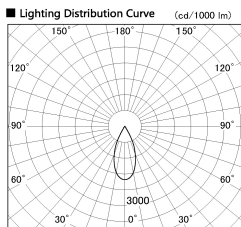

Item no. DD136-2640WW9030-R

Series Name: Cledy versa R-G  
(DD136-AG-R)

White Reflector

Installation	Recessed mount
Type	Extra high-efficiency adjustable downlight : Antiglare
Fixture wattage	23W
Beam angle	42 deg
Color Temp.	3000K
CRI	Ra>90
Luminous	2385 lm
Body	Die-cast aluminum alloy
Body finish	N/A
Trim finish	White
Reflector finish	White
IP Rate	IP20
Light source	COB module
Input Voltage	AC220~240V
Dimming Type	Non-Dimmable
Certificate	CE, CCC
Cut Hole	150mm