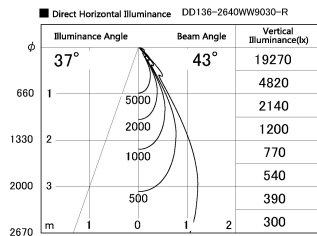

Item no. DD136-2640WW9030-R

Series Name: Cledy versa R-G  
(DD136-AG-R)

White Reflector

Installation	Recessed mount
Type	Extra high-efficiency adjustable downlight : Antiglare
Fixture wattage	23W
Beam angle	42 deg
Color Temp.	3000K
CRI	Ra>90
Luminous	2385 lm
Body	Die-cast aluminum alloy
Body finish	N/A
Trim finish	White
Reflector finish	White
IP Rate	IP20
Light source	COB module
Input Voltage	AC220~240V
Dimming Type	Non-Dimmable
Certificate	CE, CCC
Cut Hole	150mm