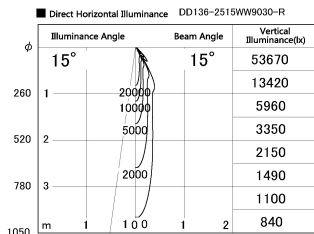

Item no. DD136-2515WW9030-R

Series Name: Cledy versa R-G
(DD136-AG-R)

White Reflector

Installation	Recessed mount
Type	Extra high-efficiency adjustable downlight : Antiglare
Fixture wattage	23W
Beam angle	14 deg
Color Temp.	3000K
CRI	Ra>90
Luminous	1958 lm
Body	Die-cast aluminum alloy
Body finish	N/A
Trim finish	White
Reflector finish	White
IP Rate	IP20
Light source	COB module
Input Voltage	AC220~240V
Dimming Type	Non-Dimmable
Certificate	CE, CCC
Cut Hole	125mm