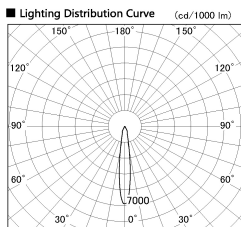

Item no. DD136-2515WW9030-R

Series Name: Cledy versa R-G
(DD136-AG-R)

White Reflector

Installation	Recessed mount
Type	Extra high-efficiency adjustable downlight : Antiglare
Fixture wattage	23W
Beam angle	14 deg
Color Temp.	3000K
CRI	Ra>90
Luminous	1958 lm
Body	Die-cast aluminum alloy
Body finish	N/A
Trim finish	White
Reflector finish	White
IP Rate	IP20
Light source	COB module
Input Voltage	AC220~240V
Dimming Type	Non-Dimmable
Certificate	CE, CCC
Cut Hole	125mm