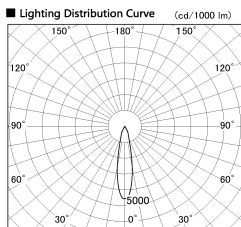

Item no. DD136-2520WW9030-R

Series Name: Cledy versa R-G  
(DD136-AG-R)

White Reflector

Installation	Recessed mount
Type	Extra high-efficiency adjustable downlight : Antiglare
Fixture wattage	23W
Beam angle	21 deg
Color Temp.	3000K
CRI	Ra>90
Luminous	2177 lm
Body	Die-cast aluminum alloy
Body finish	N/A
Trim finish	White
Reflector finish	White
IP Rate	IP20
Light source	COB module
Input Voltage	AC220~240V
Dimming Type	Non-Dimmable
Certificate	CE, CCC
Cut Hole	125mm