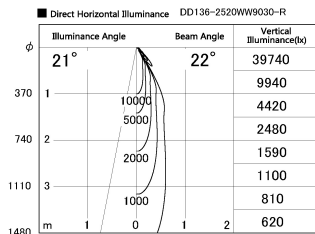

Item no. DD136-2520WW9030-R

Series Name: Cledy versa R-G  
(DD136-AG-R)

White Reflector

Installation	Recessed mount
Type	Extra high-efficiency adjustable downlight : Antiglare
Fixture wattage	23W
Beam angle	21 deg
Color Temp.	3000K
CRI	Ra>90
Luminous	2177 lm
Body	Die-cast aluminum alloy
Body finish	N/A
Trim finish	White
Reflector finish	White
IP Rate	IP20
Light source	COB module
Input Voltage	AC220~240V
Dimming Type	Non-Dimmable
Certificate	CE, CCC
Cut Hole	125mm