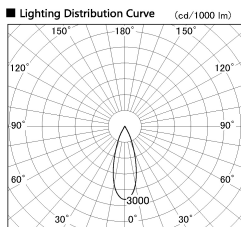

Item no. DD136-2530WW9030-R

Series Name: Cledy versa R-G
(DD136-AG-R)

White Reflector

Installation	Recessed mount
Type	Extra high-efficiency adjustable downlight : Antiglare
Fixture wattage	23W
Beam angle	32 deg
Color Temp.	3000K
CRI	Ra>90
Luminous	2223 lm
Body	Die-cast aluminum alloy
Body finish	N/A
Trim finish	White
Reflector finish	White
IP Rate	IP20
Light source	COB module
Input Voltage	AC220~240V
Dimming Type	Non-Dimmable
Certificate	CE, CCC
Cut Hole	125mm