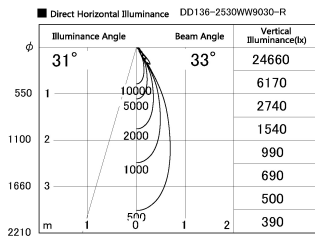

Item no. DD136-2530WW9030-R

Series Name: Cledy versa R-G
(DD136-AG-R)

White Reflector

Installation	Recessed mount
Type	Extra high-efficiency adjustable downlight : Antiglare
Fixture wattage	23W
Beam angle	32 deg
Color Temp.	3000K
CRI	Ra>90
Luminous	2223 lm
Body	Die-cast aluminum alloy
Body finish	N/A
Trim finish	White
Reflector finish	White
IP Rate	IP20
Light source	COB module
Input Voltage	AC220~240V
Dimming Type	Non-Dimmable
Certificate	CE, CCC
Cut Hole	125mm