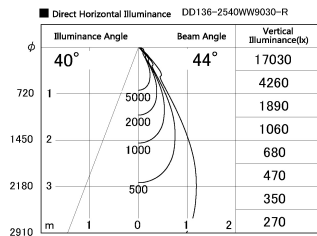

Item no. DD136-2540WW9030-R

Series Name: Cledy versa R-G
(DD136-AG-R)

White Reflector

Installation	Recessed mount
Type	Extra high-efficiency adjustable downlight : Antiglare
Fixture wattage	23W
Beam angle	43 deg
Color Temp.	3000K
CRI	Ra>90
Luminous	2266 lm
Body	Die-cast aluminum alloy
Body finish	N/A
Trim finish	White
Reflector finish	White
IP Rate	IP20
Light source	COB module
Input Voltage	AC220~240V
Dimming Type	Non-Dimmable
Certificate	CE, CCC
Cut Hole	125mm