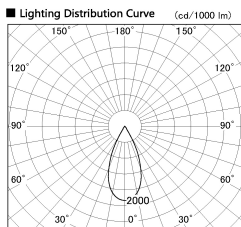

Item no. DD136-2540WW9030-R

Series Name: Cledy versa R-G
(DD136-AG-R)

White Reflector

Installation	Recessed mount
Type	Extra high-efficiency adjustable downlight : Antiglare
Fixture wattage	23W
Beam angle	43 deg
Color Temp.	3000K
CRI	Ra>90
Luminous	2266 lm
Body	Die-cast aluminum alloy
Body finish	N/A
Trim finish	White
Reflector finish	White
IP Rate	IP20
Light source	COB module
Input Voltage	AC220~240V
Dimming Type	Non-Dimmable
Certificate	CE, CCC
Cut Hole	125mm