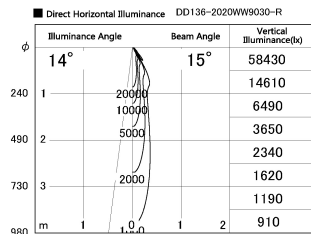

Item no. DD136-2020WW9030-R

Series Name: Cledy versa R-G
(DD136-AG-R)

White Reflector

Installation	Recessed mount
Type	Extra high-efficiency adjustable downlight : Antiglare
Fixture wattage	20W
Beam angle	15 deg
Color Temp.	3000K
CRI	Ra>90
Luminous	1786 lm
Body	Die-cast aluminum alloy
Body finish	N/A
Trim finish	White
Reflector finish	White
IP Rate	IP20
Light source	COB module
Input Voltage	AC220~240V
Dimming Type	Non-Dimmable
Certificate	CE, CCC
Cut Hole	125mm