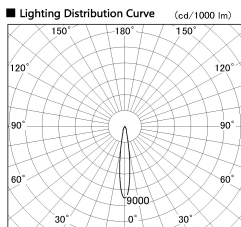

Item no. DD136-2020WW9030-R

Series Name: Cledy versa R-G
(DD136-AG-R)

White Reflector

Installation	Recessed mount
Type	Extra high-efficiency adjustable downlight : Antiglare
Fixture wattage	20W
Beam angle	15 deg
Color Temp.	3000K
CRI	Ra>90
Luminous	1786 lm
Body	Die-cast aluminum alloy
Body finish	N/A
Trim finish	White
Reflector finish	White
IP Rate	IP20
Light source	COB module
Input Voltage	AC220~240V
Dimming Type	Non-Dimmable
Certificate	CE, CCC
Cut Hole	125mm