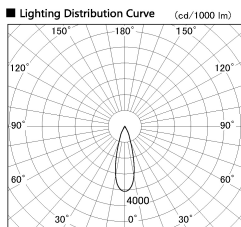

Item no. DD136-2030WW9030-R

Series Name: Cledy versa R-G
(DD136-AG-R)

White Reflector

Installation	Recessed mount
Type	Extra high-efficiency adjustable downlight : Antiglare
Fixture wattage	20W
Beam angle	28 deg
Color Temp.	3000K
CRI	Ra>90
Luminous	1844 lm
Body	Die-cast aluminum alloy
Body finish	N/A
Trim finish	White
Reflector finish	White
IP Rate	IP20
Light source	COB module
Input Voltage	AC220~240V
Dimming Type	Non-Dimmable
Certificate	CE, CCC
Cut Hole	125mm