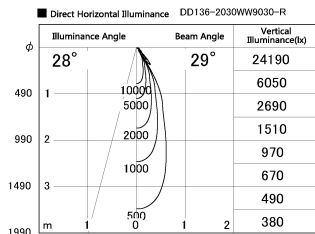

Item no. DD136-2030WW9030-R

Series Name: Cledy versa R-G
(DD136-AG-R)

White Reflector

Installation	Recessed mount
Type	Extra high-efficiency adjustable downlight : Antiglare
Fixture wattage	20W
Beam angle	28 deg
Color Temp.	3000K
CRI	Ra>90
Luminous	1844 lm
Body	Die-cast aluminum alloy
Body finish	N/A
Trim finish	White
Reflector finish	White
IP Rate	IP20
Light source	COB module
Input Voltage	AC220~240V
Dimming Type	Non-Dimmable
Certificate	CE, CCC
Cut Hole	125mm