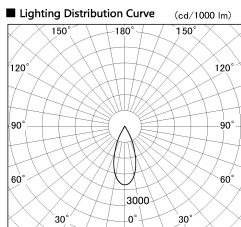

Item no. DD136-2040WW9030-R

Series Name: Cledy versa R-G
(DD136-AG-R)

White Reflector

Installation	Recessed mount
Type	Extra high-efficiency adjustable downlight : Antiglare
Fixture wattage	20W
Beam angle	37 deg
Color Temp.	3000K
CRI	Ra>90
Luminous	1869 lm
Body	Die-cast aluminum alloy
Body finish	N/A
Trim finish	White
Reflector finish	White
IP Rate	IP20
Light source	COB module
Input Voltage	AC220~240V
Dimming Type	Non-Dimmable
Certificate	CE, CCC
Cut Hole	125mm