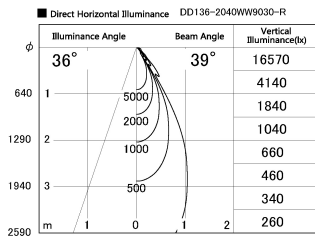

Item no. DD136-2040WW9030-R

Series Name: Cledy versa R-G
(DD136-AG-R)

White Reflector

Installation	Recessed mount
Type	Extra high-efficiency adjustable downlight : Antiglare
Fixture wattage	20W
Beam angle	37 deg
Color Temp.	3000K
CRI	Ra>90
Luminous	1869 lm
Body	Die-cast aluminum alloy
Body finish	N/A
Trim finish	White
Reflector finish	White
IP Rate	IP20
Light source	COB module
Input Voltage	AC220~240V
Dimming Type	Non-Dimmable
Certificate	CE, CCC
Cut Hole	125mm