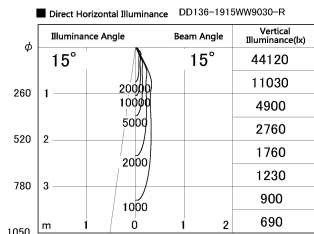

Item no. DD136-1915WW9030-R

Series Name: Cledy versa R-G  
(DD136-AG-R)

White Reflector

Installation	Recessed mount
Type	Extra high-efficiency adjustable downlight : Antiglare
Fixture wattage	18.6W
Beam angle	15 deg
Color Temp.	3000K
CRI	Ra>90
Luminous	1460 lm
Body	Die-cast aluminum alloy
Body finish	N/A
Trim finish	White
Reflector finish	White
IP Rate	IP20
Light source	COB module
Input Voltage	AC220~240V
Dimming Type	Non-Dimmable
Certificate	CE, CCC
Cut Hole	100mm