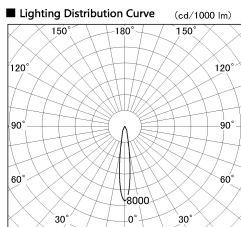

Item no. DD136-1915WW9030-R

Series Name: Cledy versa R-G  
(DD136-AG-R)

White Reflector

Installation	Recessed mount
Type	Extra high-efficiency adjustable downlight : Antiglare
Fixture wattage	18.6W
Beam angle	15 deg
Color Temp.	3000K
CRI	Ra>90
Luminous	1460 lm
Body	Die-cast aluminum alloy
Body finish	N/A
Trim finish	White
Reflector finish	White
IP Rate	IP20
Light source	COB module
Input Voltage	AC220~240V
Dimming Type	Non-Dimmable
Certificate	CE, CCC
Cut Hole	100mm