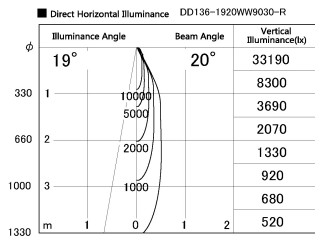

Item no. DD136-1920WW9030-R

Series Name: Cledy versa R-G  
(DD136-AG-R)

White Reflector

|                  |  |
|------------------|--|
| Installation     | Recessed mount   |
| Type             | Extra high-efficiency adjustable downlight : Antiglare |
| Fixture wattage  | 18.6W  |
| Beam angle       | 19 deg   |
| Color Temp.      | 3000K  |
| CRI              | Ra>90  |
| Luminous         | 1521 lm  |
| Body             | Die-cast aluminum alloy                                |
| Body finish      | N/A  |
| Trim finish      | White  |
| Reflector finish | White  |
| IP Rate          | IP20   |
| Light source     | COB module   |
| Input Voltage    | AC220~240V   |
| Dimming Type     | Non-Dimmable   |
| Certificate      | CE, CCC  |
| Cut Hole         | 100mm  |