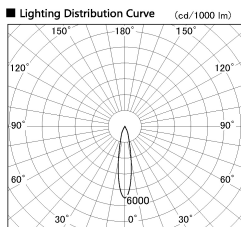

Item no. DD136-1920WW9030-R

Series Name: Cledy versa R-G  
(DD136-AG-R)

White Reflector

|                  |  |
|------------------|--|
| Installation     | Recessed mount   |
| Type             | Extra high-efficiency adjustable downlight : Antiglare |
| Fixture wattage  | 18.6W  |
| Beam angle       | 19 deg   |
| Color Temp.      | 3000K  |
| CRI              | Ra>90  |
| Luminous         | 1521 lm  |
| Body             | Die-cast aluminum alloy                                |
| Body finish      | N/A  |
| Trim finish      | White  |
| Reflector finish | White  |
| IP Rate          | IP20   |
| Light source     | COB module   |
| Input Voltage    | AC220~240V   |
| Dimming Type     | Non-Dimmable   |
| Certificate      | CE, CCC  |
| Cut Hole         | 100mm  |