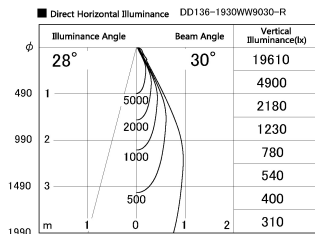

Item no. DD136-1930WW9030-R

Series Name: Cledy versa R-G
(DD136-AG-R)

White Reflector

Installation	Recessed mount
Type	Extra high-efficiency adjustable downlight : Antiglare
Fixture wattage	18.6W
Beam angle	29 deg
Color Temp.	3000K
CRI	Ra>90
Luminous	1620 lm
Body	Die-cast aluminum alloy
Body finish	N/A
Trim finish	White
Reflector finish	White
IP Rate	IP20
Light source	COB module
Input Voltage	AC220~240V
Dimming Type	Non-Dimmable
Certificate	CE, CCC
Cut Hole	100mm