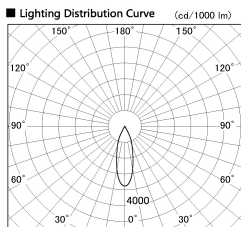

Item no. DD136-1930WW9030-R

Series Name: Cledy versa R-G
(DD136-AG-R)

White Reflector

Installation	Recessed mount
Type	Extra high-efficiency adjustable downlight : Antiglare
Fixture wattage	18.6W
Beam angle	29 deg
Color Temp.	3000K
CRI	Ra>90
Luminous	1620 lm
Body	Die-cast aluminum alloy
Body finish	N/A
Trim finish	White
Reflector finish	White
IP Rate	IP20
Light source	COB module
Input Voltage	AC220~240V
Dimming Type	Non-Dimmable
Certificate	CE, CCC
Cut Hole	100mm