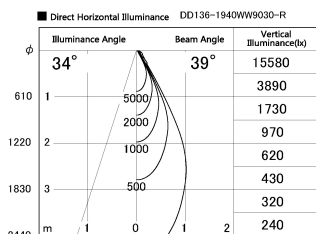

Item no. DD136-1940WW9030-R

Series Name: Cledy versa R-G  
(DD136-AG-R)

White Reflector

Installation	Recessed mount
Type	Extra high-efficiency adjustable downlight : Antiglare
Fixture wattage	18.6W
Beam angle	40 deg
Color Temp.	3000K
CRI	Ra>90
Luminous	1651 lm
Body	Die-cast aluminum alloy
Body finish	N/A
Trim finish	White
Reflector finish	White
IP Rate	IP20
Light source	COB module
Input Voltage	AC220~240V
Dimming Type	Non-Dimmable
Certificate	CE, CCC
Cut Hole	100mm