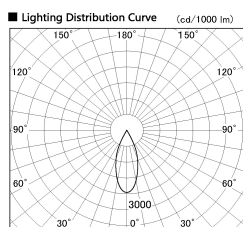

Item no. DD136-1940WW9030-R

Series Name: Cledy versa R-G  
(DD136-AG-R)

White Reflector

Installation	Recessed mount
Type	Extra high-efficiency adjustable downlight : Antiglare
Fixture wattage	18.6W
Beam angle	40 deg
Color Temp.	3000K
CRI	Ra>90
Luminous	1651 lm
Body	Die-cast aluminum alloy
Body finish	N/A
Trim finish	White
Reflector finish	White
IP Rate	IP20
Light source	COB module
Input Voltage	AC220~240V
Dimming Type	Non-Dimmable
Certificate	CE, CCC
Cut Hole	100mm