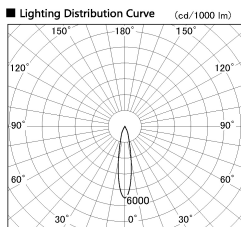

Item no. DD136-1120WW9030-R

Series Name: Cledy versa R-G
(DD136-AG-R)

White Reflector

Installation	Recessed mount
Type	Extra high-efficiency adjustable downlight : Antiglare
Fixture wattage	10.5W
Beam angle	19 deg
Color Temp.	3000K
CRI	Ra>90
Luminous	872 lm
Body	Die-cast aluminum alloy
Body finish	N/A
Trim finish	White
Reflector finish	White
IP Rate	IP20
Light source	COB module
Input Voltage	AC220~240V
Dimming Type	Non-Dimmable
Certificate	CE, CCC
Cut Hole	100mm