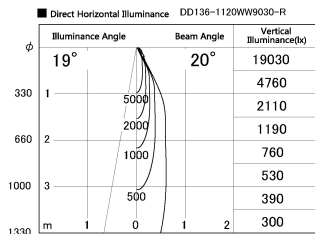

Item no. DD136-1120WW9030-R

Series Name: Cledy versa R-G
(DD136-AG-R)

White Reflector

Installation	Recessed mount
Type	Extra high-efficiency adjustable downlight : Antiglare
Fixture wattage	10.5W
Beam angle	19 deg
Color Temp.	3000K
CRI	Ra>90
Luminous	872 lm
Body	Die-cast aluminum alloy
Body finish	N/A
Trim finish	White
Reflector finish	White
IP Rate	IP20
Light source	COB module
Input Voltage	AC220~240V
Dimming Type	Non-Dimmable
Certificate	CE, CCC
Cut Hole	100mm