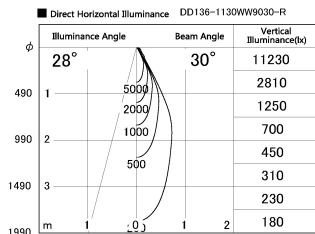

Item no. DD136-1130WW9030-R

Series Name: Cledy versa R-G
(DD136-AG-R)

White Reflector

Installation	Recessed mount
Type	Extra high-efficiency adjustable downlight : Antiglare
Fixture wattage	10.5W
Beam angle	29 deg
Color Temp.	3000K
CRI	Ra>90
Luminous	928 lm
Body	Die-cast aluminum alloy
Body finish	N/A
Trim finish	White
Reflector finish	White
IP Rate	IP20
Light source	COB module
Input Voltage	AC220~240V
Dimming Type	Non-Dimmable
Certificate	CE, CCC
Cut Hole	100mm