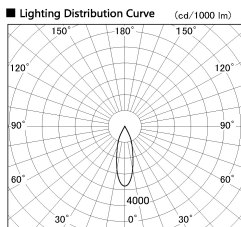

Item no. DD136-1130WW9030-R

Series Name: Cledy versa R-G
(DD136-AG-R)

White Reflector

Installation	Recessed mount
Type	Extra high-efficiency adjustable downlight : Antiglare
Fixture wattage	10.5W
Beam angle	29 deg
Color Temp.	3000K
CRI	Ra>90
Luminous	928 lm
Body	Die-cast aluminum alloy
Body finish	N/A
Trim finish	White
Reflector finish	White
IP Rate	IP20
Light source	COB module
Input Voltage	AC220~240V
Dimming Type	Non-Dimmable
Certificate	CE, CCC
Cut Hole	100mm