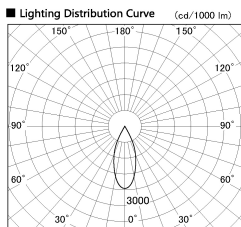

Item no. DD136-1140WW9030-R

Series Name: Cledy versa R-G  
(DD136-AG-R)

White Reflector

Installation	Recessed mount
Type	Extra high-efficiency adjustable downlight : Antiglare
Fixture wattage	10.5W
Beam angle	40 deg
Color Temp.	3000K
CRI	Ra>90
Luminous	945 lm
Body	Die-cast aluminum alloy
Body finish	N/A
Trim finish	White
Reflector finish	White
IP Rate	IP20
Light source	COB module
Input Voltage	AC220~240V
Dimming Type	Non-Dimmable
Certificate	CE, CCC
Cut Hole	100mm