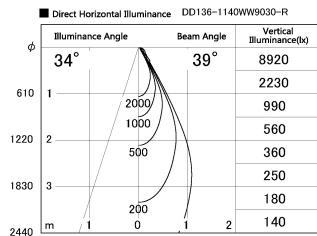

Item no. DD136-1140WW9030-R

Series Name: Cledy versa R-G  
(DD136-AG-R)

White Reflector

Installation	Recessed mount
Type	Extra high-efficiency adjustable downlight : Antiglare
Fixture wattage	10.5W
Beam angle	40 deg
Color Temp.	3000K
CRI	Ra>90
Luminous	945 lm
Body	Die-cast aluminum alloy
Body finish	N/A
Trim finish	White
Reflector finish	White
IP Rate	IP20
Light source	COB module
Input Voltage	AC220~240V
Dimming Type	Non-Dimmable
Certificate	CE, CCC
Cut Hole	100mm