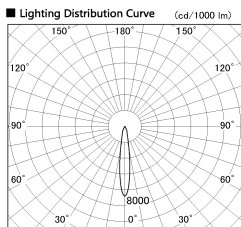

Item no. DD136-0815WW9030-R

Series Name: Cledy versa R-G  
(DD136-AG-R)

White Reflector

|                  |  |
|------------------|--|
| Installation     | Recessed mount   |
| Type             | Extra high-efficiency adjustable downlight : Antiglare |
| Fixture wattage  | 7.5W   |
| Beam angle       | 16deg  |
| Color Temp.      | 3000K  |
| CRI              | Ra>90  |
| Luminous         | 585 lm   |
| Body             | Die-cast aluminum alloy                                |
| Body finish      | N/A  |
| Trim finish      | White  |
| Reflector finish | White  |
| IP Rate          | IP20   |
| Light source     | COB module   |
| Input Voltage    | AC220~240V   |
| Dimming Type     | Non-Dimmable   |
| Certificate      | CE, CCC  |
| Cut Hole         | 100mm  |