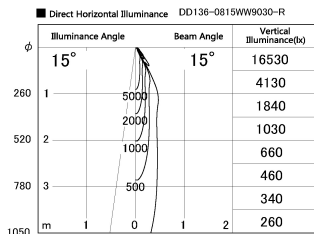

Item no. DD136-0815WW9030-R

Series Name: Cledy versa R-G  
(DD136-AG-R)

White Reflector

|                  |  |
|------------------|--|
| Installation     | Recessed mount   |
| Type             | Extra high-efficiency adjustable downlight : Antiglare |
| Fixture wattage  | 7.5W   |
| Beam angle       | 16deg  |
| Color Temp.      | 3000K  |
| CRI              | Ra>90  |
| Luminous         | 585 lm   |
| Body             | Die-cast aluminum alloy                                |
| Body finish      | N/A  |
| Trim finish      | White  |
| Reflector finish | White  |
| IP Rate          | IP20   |
| Light source     | COB module   |
| Input Voltage    | AC220~240V   |
| Dimming Type     | Non-Dimmable   |
| Certificate      | CE, CCC  |
| Cut Hole         | 100mm  |