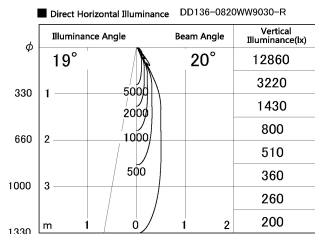

Item no. DD136-0820WW9030-R

Series Name: Cledy versa R-G
(DD136-AG-R)

White Reflector

Installation	Recessed mount
Type	Extra high-efficiency adjustable downlight : Antiglare
Fixture wattage	7.5W
Beam angle	20deg
Color Temp.	3000K
CRI	Ra>90
Luminous	619 lm
Body	Die-cast aluminum alloy
Body finish	N/A
Trim finish	White
Reflector finish	White
IP Rate	IP20
Light source	COB module
Input Voltage	AC220~240V
Dimming Type	Non-Dimmable
Certificate	CE, CCC
Cut Hole	100mm