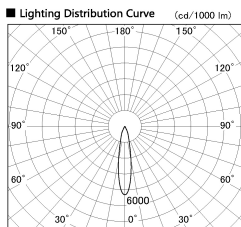

Item no. DD136-0820WW9030-R

Series Name: Cledy versa R-G
(DD136-AG-R)

White Reflector

Installation	Recessed mount
Type	Extra high-efficiency adjustable downlight : Antiglare
Fixture wattage	7.5W
Beam angle	20deg
Color Temp.	3000K
CRI	Ra>90
Luminous	619 lm
Body	Die-cast aluminum alloy
Body finish	N/A
Trim finish	White
Reflector finish	White
IP Rate	IP20
Light source	COB module
Input Voltage	AC220~240V
Dimming Type	Non-Dimmable
Certificate	CE, CCC
Cut Hole	100mm