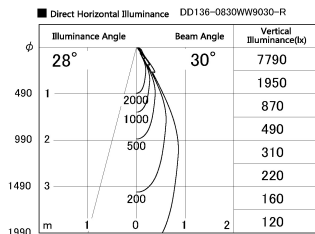

Item no. DD136-0830WW9030-R

Series Name: Cledy versa R-G
(DD136-AG-R)

White Reflector

Installation	Recessed mount
Type	Extra high-efficiency adjustable downlight : Antiglare
Fixture wattage	7.5W
Beam angle	30deg
Color Temp.	3000K
CRI	Ra>90
Luminous	659 lm
Body	Die-cast aluminum alloy
Body finish	N/A
Trim finish	White
Reflector finish	White
IP Rate	IP20
Light source	COB module
Input Voltage	AC220~240V
Dimming Type	Non-Dimmable
Certificate	CE, CCC
Cut Hole	100mm