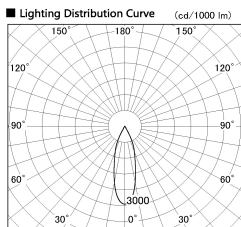

Item no. DD136-0830WW9030-R

Series Name: Cledy versa R-G
(DD136-AG-R)

White Reflector

Installation	Recessed mount
Type	Extra high-efficiency adjustable downlight : Antiglare
Fixture wattage	7.5W
Beam angle	30deg
Color Temp.	3000K
CRI	Ra>90
Luminous	659 lm
Body	Die-cast aluminum alloy
Body finish	N/A
Trim finish	White
Reflector finish	White
IP Rate	IP20
Light source	COB module
Input Voltage	AC220~240V
Dimming Type	Non-Dimmable
Certificate	CE, CCC
Cut Hole	100mm