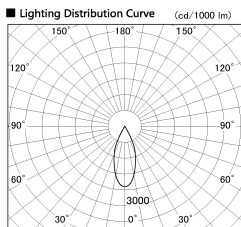

Item no. DD136-0840WW9030-R

Series Name: Cledy versa R-G
(DD136-AG-R)

White Reflector

Installation	Recessed mount
Type	Extra high-efficiency adjustable downlight : Antiglare
Fixture wattage	7.5W
Beam angle	39deg
Color Temp.	3000K
CRI	Ra>90
Luminous	668 lm
Body	Die-cast aluminum alloy
Body finish	N/A
Trim finish	White
Reflector finish	White
IP Rate	IP20
Light source	COB module
Input Voltage	AC220~240V
Dimming Type	Non-Dimmable
Certificate	CE, CCC
Cut Hole	100mm