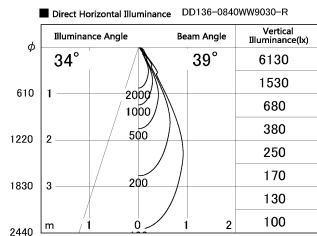

Item no. DD136-0840WW9030-R

Series Name: Cledy versa R-G
(DD136-AG-R)

White Reflector

Installation	Recessed mount
Type	Extra high-efficiency adjustable downlight : Antiglare
Fixture wattage	7.5W
Beam angle	39deg
Color Temp.	3000K
CRI	Ra>90
Luminous	668 lm
Body	Die-cast aluminum alloy
Body finish	N/A
Trim finish	White
Reflector finish	White
IP Rate	IP20
Light source	COB module
Input Voltage	AC220~240V
Dimming Type	Non-Dimmable
Certificate	CE, CCC
Cut Hole	100mm