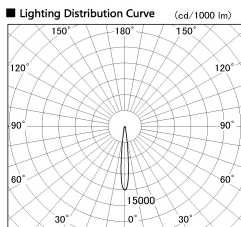

Item no. DD136-3515WW9035-R

Series Name: Cledy versa R-G
(DD136-AG-R)

White Reflector

Installation	Recessed mount
Type	Extra high-efficiency adjustable downlight : Antiglare
Fixture wattage	36W
Beam angle	12 deg
Color Temp.	3500K
CRI	Ra>90
Luminous	3011 lm
Body	Die-cast aluminum alloy
Body finish	N/A
Trim finish	White
Reflector finish	White
IP Rate	IP20
Light source	COB module
Input Voltage	AC220~240V
Dimming Type	Non-Dimmable
Certificate	CE, CCC
Cut Hole	150mm