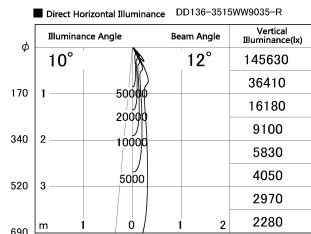

Item no. DD136-3515WW9035-R

Series Name: Cledy versa R-G
(DD136-AG-R)

White Reflector

Installation	Recessed mount
Type	Extra high-efficiency adjustable downlight : Antiglare
Fixture wattage	36W
Beam angle	12 deg
Color Temp.	3500K
CRI	Ra>90
Luminous	3011 lm
Body	Die-cast aluminum alloy
Body finish	N/A
Trim finish	White
Reflector finish	White
IP Rate	IP20
Light source	COB module
Input Voltage	AC220~240V
Dimming Type	Non-Dimmable
Certificate	CE, CCC
Cut Hole	150mm