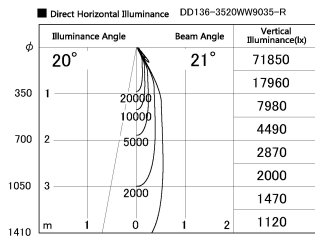

Item no. DD136-3520WW9035-R

Series Name: Cledy versa R-G
(DD136-AG-R)

White Reflector

Installation	Recessed mount
Type	Extra high-efficiency adjustable downlight : Antiglare
Fixture wattage	36W
Beam angle	21 deg
Color Temp.	3500K
CRI	Ra>90
Luminous	3486 lm
Body	Die-cast aluminum alloy
Body finish	N/A
Trim finish	White
Reflector finish	White
IP Rate	IP20
Light source	COB module
Input Voltage	AC220~240V
Dimming Type	Non-Dimmable
Certificate	CE, CCC
Cut Hole	150mm