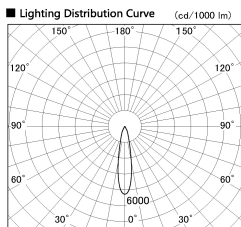

Item no. DD136-3520WW9035-R

Series Name: Cledy versa R-G
(DD136-AG-R)

White Reflector

Installation	Recessed mount
Type	Extra high-efficiency adjustable downlight : Antiglare
Fixture wattage	36W
Beam angle	21 deg
Color Temp.	3500K
CRI	Ra>90
Luminous	3486 lm
Body	Die-cast aluminum alloy
Body finish	N/A
Trim finish	White
Reflector finish	White
IP Rate	IP20
Light source	COB module
Input Voltage	AC220~240V
Dimming Type	Non-Dimmable
Certificate	CE, CCC
Cut Hole	150mm