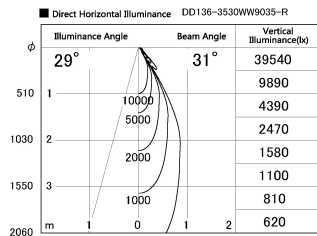

Item no. DD136-3530WW9035-R

Series Name: Cledy versa R-G
(DD136-AG-R)

White Reflector

Installation	Recessed mount
Type	Extra high-efficiency adjustable downlight : Antiglare
Fixture wattage	36W
Beam angle	31 deg
Color Temp.	3500K
CRI	Ra>90
Luminous	3471 lm
Body	Die-cast aluminum alloy
Body finish	N/A
Trim finish	White
Reflector finish	White
IP Rate	IP20
Light source	COB module
Input Voltage	AC220~240V
Dimming Type	Non-Dimmable
Certificate	CE, CCC
Cut Hole	150mm