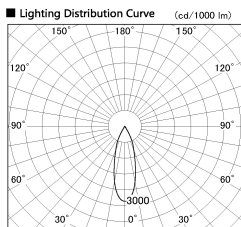

Item no. DD136-3530WW9035-R

Series Name: Cledy versa R-G
(DD136-AG-R)

White Reflector

Installation	Recessed mount
Type	Extra high-efficiency adjustable downlight : Antiglare
Fixture wattage	36W
Beam angle	31 deg
Color Temp.	3500K
CRI	Ra>90
Luminous	3471 lm
Body	Die-cast aluminum alloy
Body finish	N/A
Trim finish	White
Reflector finish	White
IP Rate	IP20
Light source	COB module
Input Voltage	AC220~240V
Dimming Type	Non-Dimmable
Certificate	CE, CCC
Cut Hole	150mm