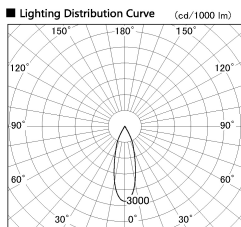

Item no. DD136-2830WW9035-R

Series Name: Cledy versa R-G
(DD136-AG-R)

White Reflector

Installation	Recessed mount
Type	Extra high-efficiency adjustable downlight : Antiglare
Fixture wattage	28W
Beam angle	31 deg
Color Temp.	3500K
CRI	Ra>90
Luminous	2752 lm
Body	Die-cast aluminum alloy
Body finish	N/A
Trim finish	White
Reflector finish	White
IP Rate	IP20
Light source	COB module
Input Voltage	AC220~240V
Dimming Type	Non-Dimmable
Certificate	CE, CCC
Cut Hole	150mm