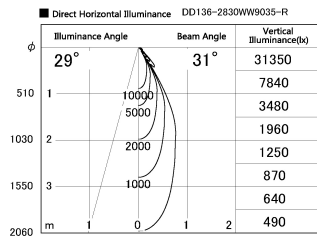

Item no. DD136-2830WW9035-R

Series Name: Cledy versa R-G
(DD136-AG-R)

White Reflector

Installation	Recessed mount
Type	Extra high-efficiency adjustable downlight : Antiglare
Fixture wattage	28W
Beam angle	31 deg
Color Temp.	3500K
CRI	Ra>90
Luminous	2752 lm
Body	Die-cast aluminum alloy
Body finish	N/A
Trim finish	White
Reflector finish	White
IP Rate	IP20
Light source	COB module
Input Voltage	AC220~240V
Dimming Type	Non-Dimmable
Certificate	CE, CCC
Cut Hole	150mm