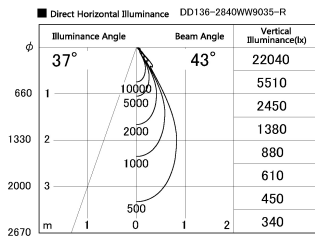

Item no. DD136-2840WW9035-R

Series Name: Cledy versa R-G  
(DD136-AG-R)

White Reflector

Installation	Recessed mount
Type	Extra high-efficiency adjustable downlight : Antiglare
Fixture wattage	28W
Beam angle	42 deg
Color Temp.	3500K
CRI	Ra>90
Luminous	2728 lm
Body	Die-cast aluminum alloy
Body finish	N/A
Trim finish	White
Reflector finish	White
IP Rate	IP20
Light source	COB module
Input Voltage	AC220~240V
Dimming Type	Non-Dimmable
Certificate	CE, CCC
Cut Hole	150mm