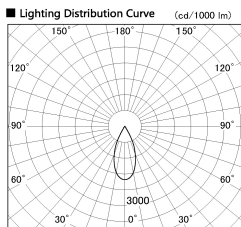

Item no. DD136-2840WW9035-R

Series Name: Cledy versa R-G  
(DD136-AG-R)

White Reflector

Installation	Recessed mount
Type	Extra high-efficiency adjustable downlight : Antiglare
Fixture wattage	28W
Beam angle	42 deg
Color Temp.	3500K
CRI	Ra>90
Luminous	2728 lm
Body	Die-cast aluminum alloy
Body finish	N/A
Trim finish	White
Reflector finish	White
IP Rate	IP20
Light source	COB module
Input Voltage	AC220~240V
Dimming Type	Non-Dimmable
Certificate	CE, CCC
Cut Hole	150mm