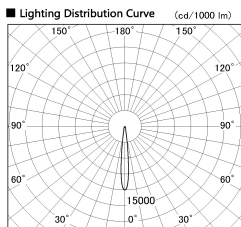

Item no. DD136-2615WW9035-R

Series Name: Cledy versa R-G  
(DD136-AG-R)

White Reflector

|                  |  |
|------------------|--|
| Installation     | Recessed mount   |
| Type             | Extra high-efficiency adjustable downlight : Antiglare |
| Fixture wattage  | 23W  |
| Beam angle       | 12 deg   |
| Color Temp.      | 3500K  |
| CRI              | Ra>90  |
| Luminous         | 2065 lm  |
| Body             | Die-cast aluminum alloy                                |
| Body finish      | N/A  |
| Trim finish      | White  |
| Reflector finish | White  |
| IP Rate          | IP20   |
| Light source     | COB module   |
| Input Voltage    | AC220~240V   |
| Dimming Type     | Non-Dimmable   |
| Certificate      | CE, CCC  |
| Cut Hole         | 150mm  |