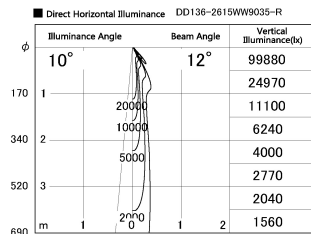

Item no. DD136-2615WW9035-R

Series Name: Cledy versa R-G  
(DD136-AG-R)

White Reflector

|                  |  |
|------------------|--|
| Installation     | Recessed mount   |
| Type             | Extra high-efficiency adjustable downlight : Antiglare |
| Fixture wattage  | 23W  |
| Beam angle       | 12 deg   |
| Color Temp.      | 3500K  |
| CRI              | Ra>90  |
| Luminous         | 2065 lm  |
| Body             | Die-cast aluminum alloy                                |
| Body finish      | N/A  |
| Trim finish      | White  |
| Reflector finish | White  |
| IP Rate          | IP20   |
| Light source     | COB module   |
| Input Voltage    | AC220~240V   |
| Dimming Type     | Non-Dimmable   |
| Certificate      | CE, CCC  |
| Cut Hole         | 150mm  |