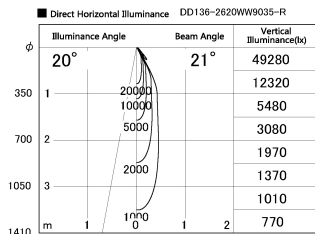

Item no. DD136-2620WW9035-R

Series Name: Cledy versa R-G
(DD136-AG-R)

White Reflector

Installation	Recessed mount
Type	Extra high-efficiency adjustable downlight : Antiglare
Fixture wattage	23W
Beam angle	21 deg
Color Temp.	3500K
CRI	Ra>90
Luminous	2391 lm
Body	Die-cast aluminum alloy
Body finish	N/A
Trim finish	White
Reflector finish	White
IP Rate	IP20
Light source	COB module
Input Voltage	AC220~240V
Dimming Type	Non-Dimmable
Certificate	CE, CCC
Cut Hole	150mm