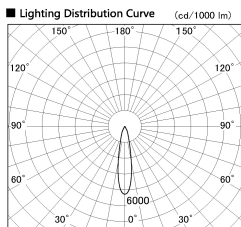

Item no. DD136-2620WW9035-R

Series Name: Cledy versa R-G
(DD136-AG-R)

White Reflector

Installation	Recessed mount
Type	Extra high-efficiency adjustable downlight : Antiglare
Fixture wattage	23W
Beam angle	21 deg
Color Temp.	3500K
CRI	Ra>90
Luminous	2391 lm
Body	Die-cast aluminum alloy
Body finish	N/A
Trim finish	White
Reflector finish	White
IP Rate	IP20
Light source	COB module
Input Voltage	AC220~240V
Dimming Type	Non-Dimmable
Certificate	CE, CCC
Cut Hole	150mm