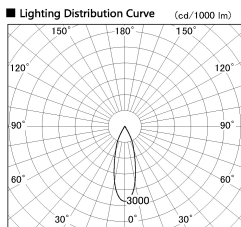

Item no. DD136-2630WW9035-R

Series Name: Cledy versa R-G  
(DD136-AG-R)

White Reflector

Installation	Recessed mount
Type	Extra high-efficiency adjustable downlight : Antiglare
Fixture wattage	23W
Beam angle	31 deg
Color Temp.	3500K
CRI	Ra>90
Luminous	2381 lm
Body	Die-cast aluminum alloy
Body finish	N/A
Trim finish	White
Reflector finish	White
IP Rate	IP20
Light source	COB module
Input Voltage	AC220~240V
Dimming Type	Non-Dimmable
Certificate	CE, CCC
Cut Hole	150mm