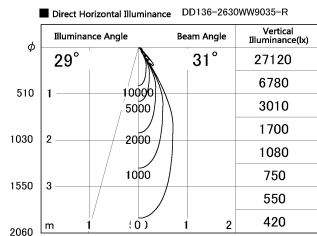

Item no. DD136-2630WW9035-R

Series Name: Cledy versa R-G  
(DD136-AG-R)

White Reflector

Installation	Recessed mount
Type	Extra high-efficiency adjustable downlight : Antiglare
Fixture wattage	23W
Beam angle	31 deg
Color Temp.	3500K
CRI	Ra>90
Luminous	2381 lm
Body	Die-cast aluminum alloy
Body finish	N/A
Trim finish	White
Reflector finish	White
IP Rate	IP20
Light source	COB module
Input Voltage	AC220~240V
Dimming Type	Non-Dimmable
Certificate	CE, CCC
Cut Hole	150mm