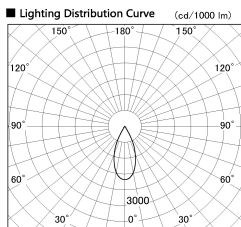

Item no. DD136-2640WW9035-R

Series Name: Cledy versa R-G
(DD136-AG-R)

White Reflector

Installation	Recessed mount
Type	Extra high-efficiency adjustable downlight : Antiglare
Fixture wattage	23W
Beam angle	42 deg
Color Temp.	3500K
CRI	Ra>90
Luminous	2361 lm
Body	Die-cast aluminum alloy
Body finish	N/A
Trim finish	White
Reflector finish	White
IP Rate	IP20
Light source	COB module
Input Voltage	AC220~240V
Dimming Type	Non-Dimmable
Certificate	CE, CCC
Cut Hole	150mm