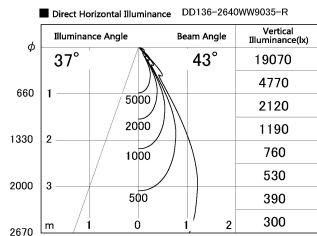

Item no. DD136-2640WW9035-R

Series Name: Cledy versa R-G
(DD136-AG-R)

White Reflector

Installation	Recessed mount
Type	Extra high-efficiency adjustable downlight : Antiglare
Fixture wattage	23W
Beam angle	42 deg
Color Temp.	3500K
CRI	Ra>90
Luminous	2361 lm
Body	Die-cast aluminum alloy
Body finish	N/A
Trim finish	White
Reflector finish	White
IP Rate	IP20
Light source	COB module
Input Voltage	AC220~240V
Dimming Type	Non-Dimmable
Certificate	CE, CCC
Cut Hole	150mm