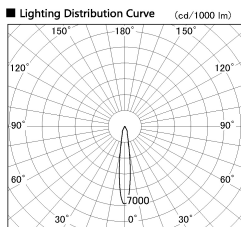

Item no. DD136-2515WW9035-R

Series Name: Cledy versa R-G
(DD136-AG-R)

White Reflector

Installation	Recessed mount
Type	Extra high-efficiency adjustable downlight : Antiglare
Fixture wattage	23W
Beam angle	14 deg
Color Temp.	3500K
CRI	Ra>90
Luminous	1938 lm
Body	Die-cast aluminum alloy
Body finish	N/A
Trim finish	White
Reflector finish	White
IP Rate	IP20
Light source	COB module
Input Voltage	AC220~240V
Dimming Type	Non-Dimmable
Certificate	CE, CCC
Cut Hole	125mm