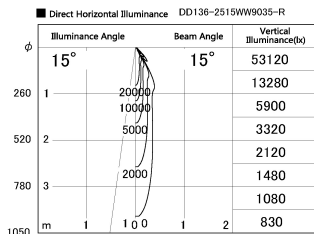

Item no. DD136-2515WW9035-R

Series Name: Cledy versa R-G
(DD136-AG-R)

White Reflector

Installation	Recessed mount
Type	Extra high-efficiency adjustable downlight : Antiglare
Fixture wattage	23W
Beam angle	14 deg
Color Temp.	3500K
CRI	Ra>90
Luminous	1938 lm
Body	Die-cast aluminum alloy
Body finish	N/A
Trim finish	White
Reflector finish	White
IP Rate	IP20
Light source	COB module
Input Voltage	AC220~240V
Dimming Type	Non-Dimmable
Certificate	CE, CCC
Cut Hole	125mm